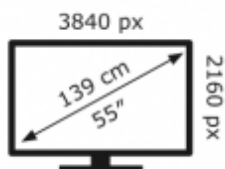

ENERGY

LG Electronics

55QNED7S3QA

77 kWh/1000h

ABCDEF**G**

126 kWh/1000h

2019/2013